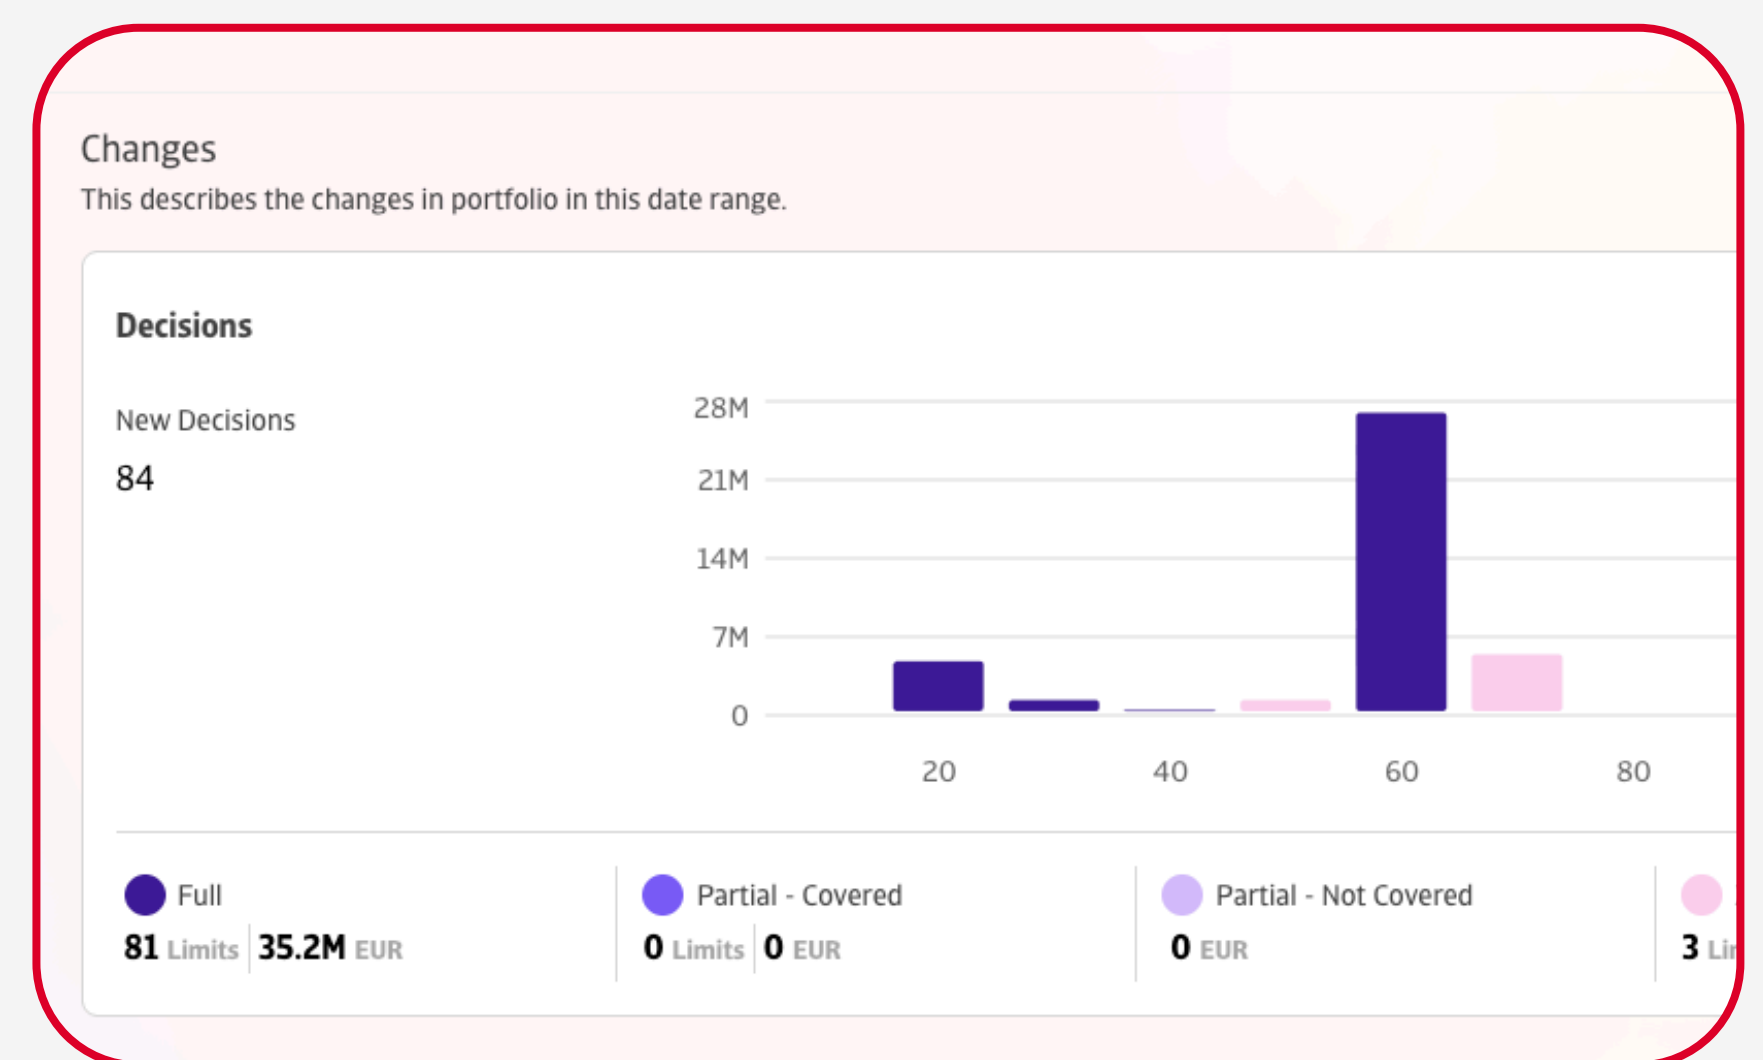

Atrium Insights

The next generation Insights from Atradius

One platform for risk management, portfolio analysis, and proactive decision-making

Improved performance

Better, faster, stronger

Experience improved performance, load speed, accessibility and engaging design. Integrated with in-tool guidance and easy to use filtering.

Take immediate action

Integrated with Atrium

Make immediate updates in Atrium after discovering you need to adapt to current market circumstances, ensuring your strategies are always aligned with real-time data.

Experience data

Deep dive with split view

Unlock the power of simultaneous analysis and visualisation with Atrium Insights' split view mode, allowing you to explore and understand your data in real-time.

Tailor your experience

Customisable table view

Transform your workflow with Atrium Insights' customisable table view, featuring easy drag-and-drop functionality to create a personalised view that suits your unique business needs.