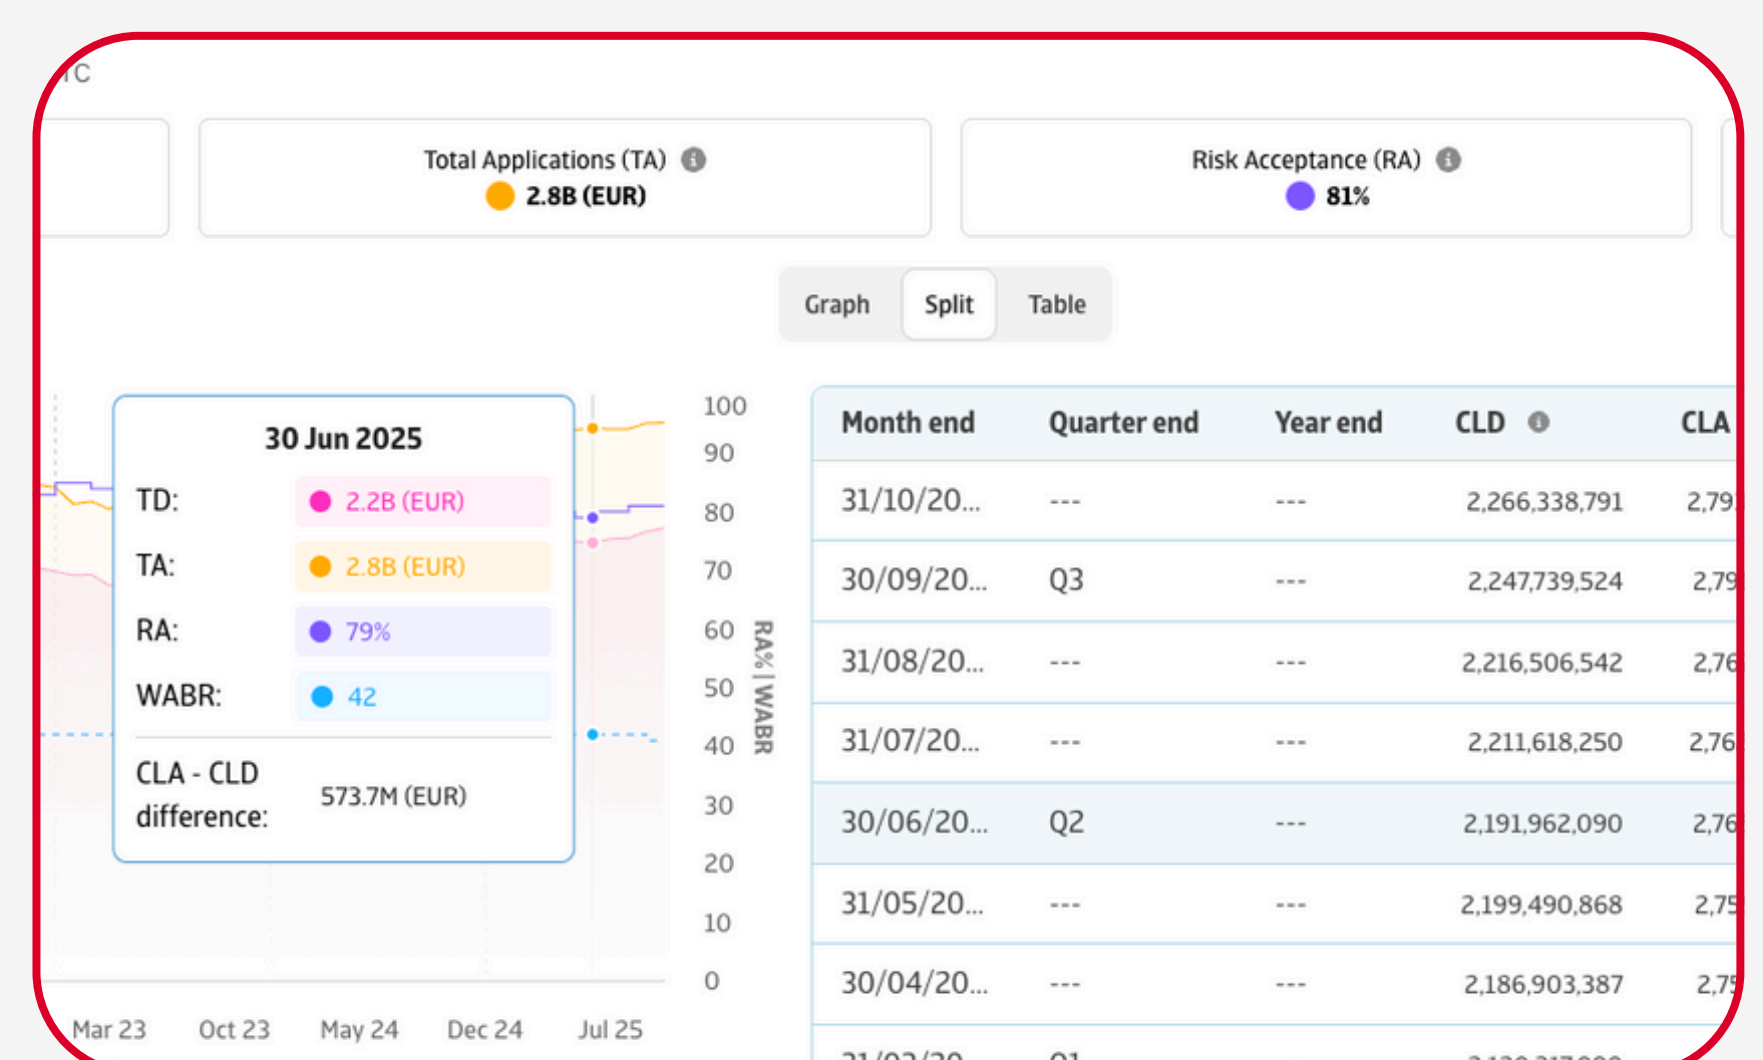

Take immediate action

Integrated with Atrium

Make immediate updates in Atrium after discovering you need to adapt to current market circumstances, ensuring your strategies are always aligned with real-time data.

Experience data

Deep dive with split view

Unlock the power of simultaneous analysis and visualisation with Atrium Insights' split view mode, allowing you to explore and understand your data in real-time.