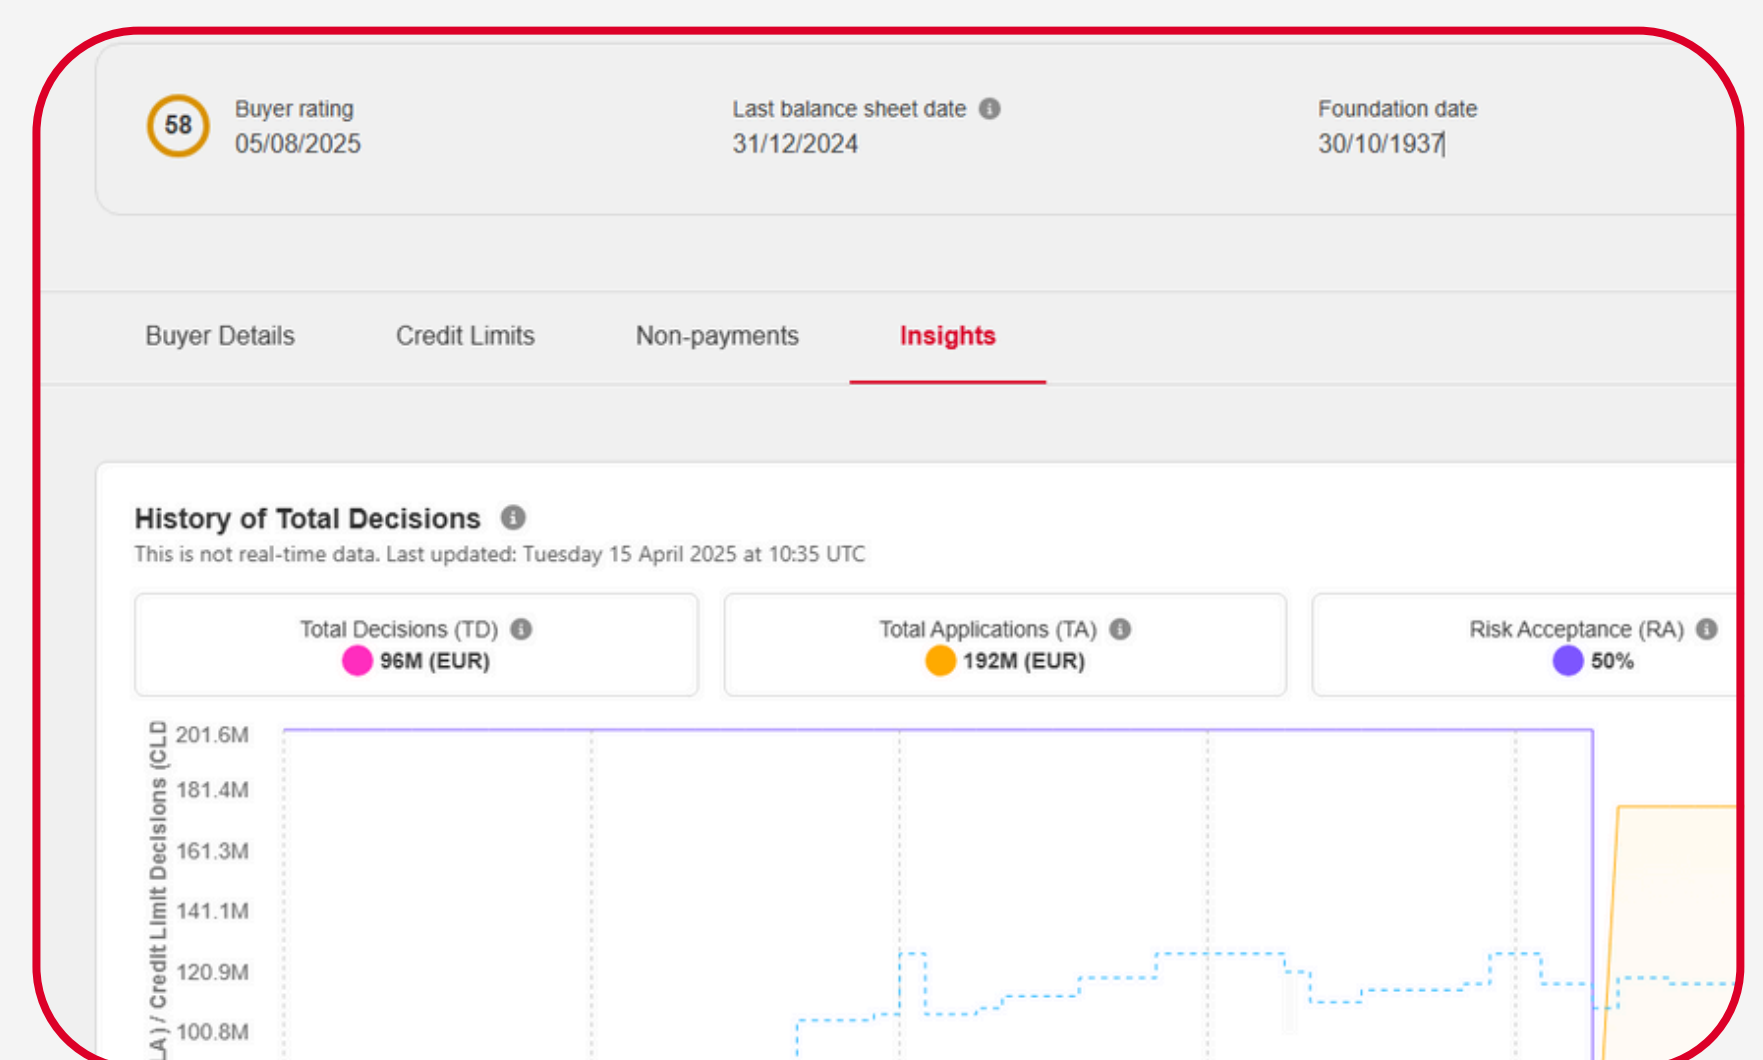

Atrium Insights

The next generation Insights from Atradius

One platform for risk management, portfolio analysis, and proactive decision-making

Improved performance

Better, faster, stronger

Experience improved performance, load speed, accessibility and engaging design. Integrated with in-tool guidance and easy to use filtering.

Take immediate action

Integrated with Atrium

Make immediate updates in Atrium after discovering you need to adapt to current market circumstances, ensuring your strategies are always aligned with real-time data.

Experience data

Deep dive with split view

Unlock the power of simultaneous analysis and visualisation with Atrium Insights' split view mode, allowing you to explore and understand your data in real-time.